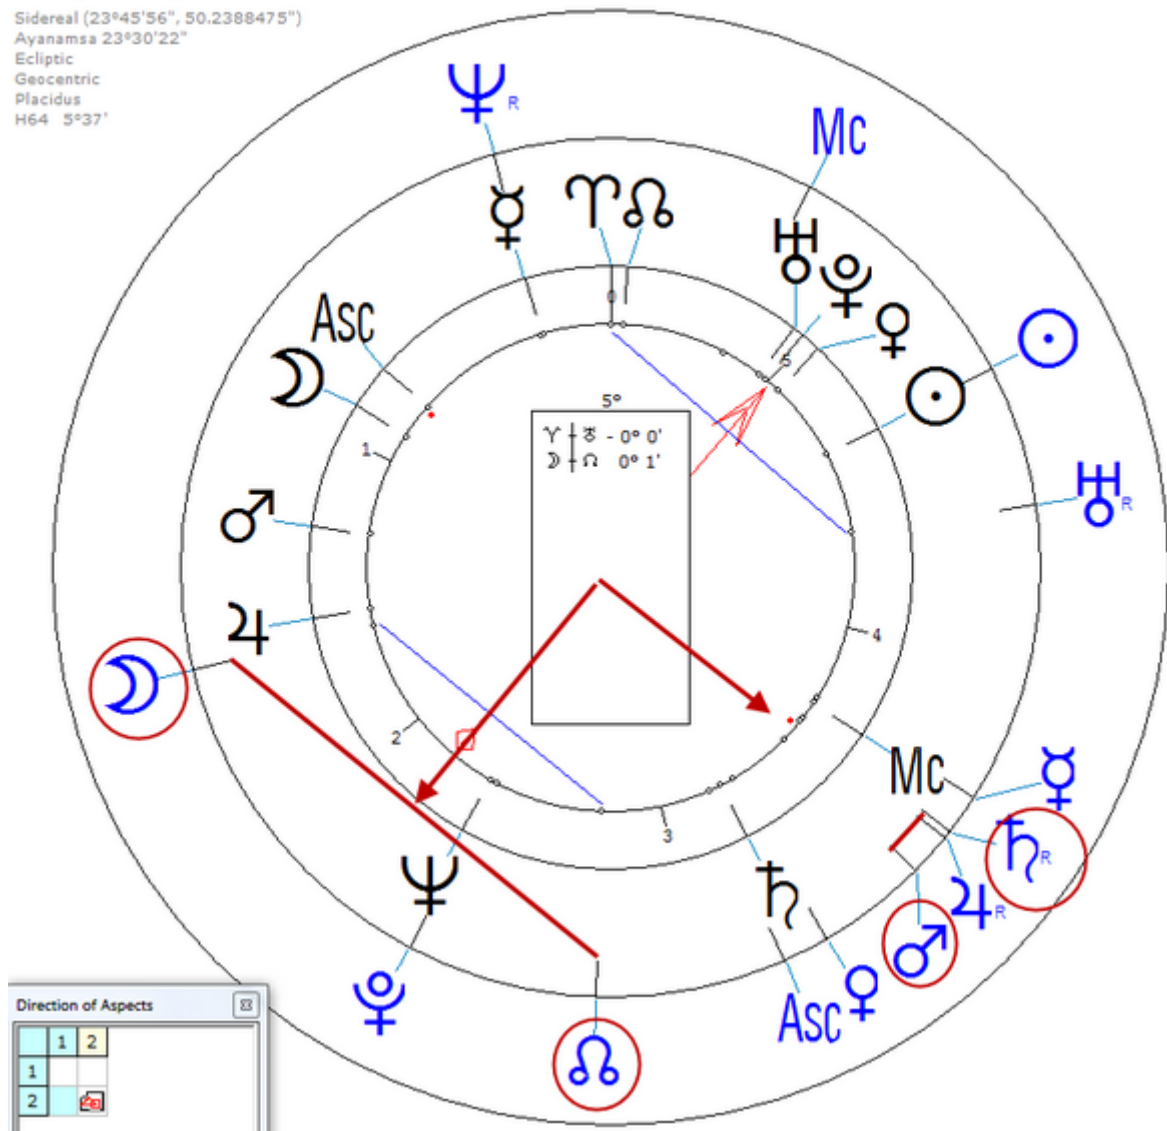

Klebold, Dylan

11 September 1981 at 09:11 (= 09:11 AM)Denver, Colorado, 39n44, 104w59

American homicide with his partner, Eric Harris, shooting and bombing Columbine High School.

<https://www.astro.com/astro-databank/Klebold,_Dylan>

Death by Suicide 20 April 1999 in Littleton, CO(By gunshot, age 17)

Solar Return (Harmonic 64)

Solar $\♂/\hbar$ = Solar $\mathcal{D}/\mathcal{B}$

Solar $\♀/\mathcal{B}$ = $\mathcal{D}_n/\mathcal{B}_n$ = $\odot_n$

Klebold, Dylan
11 September 1981 Fri 9:11 (GMT-6) 39°44'21"N 104°59'03"W
Denver, Colorado, USA

Sidereal (23°45'56", 50.2388475")
Ayanamsa 23°30'22"
Ecliptic
Geocentric
Placidus
H64 5°37'